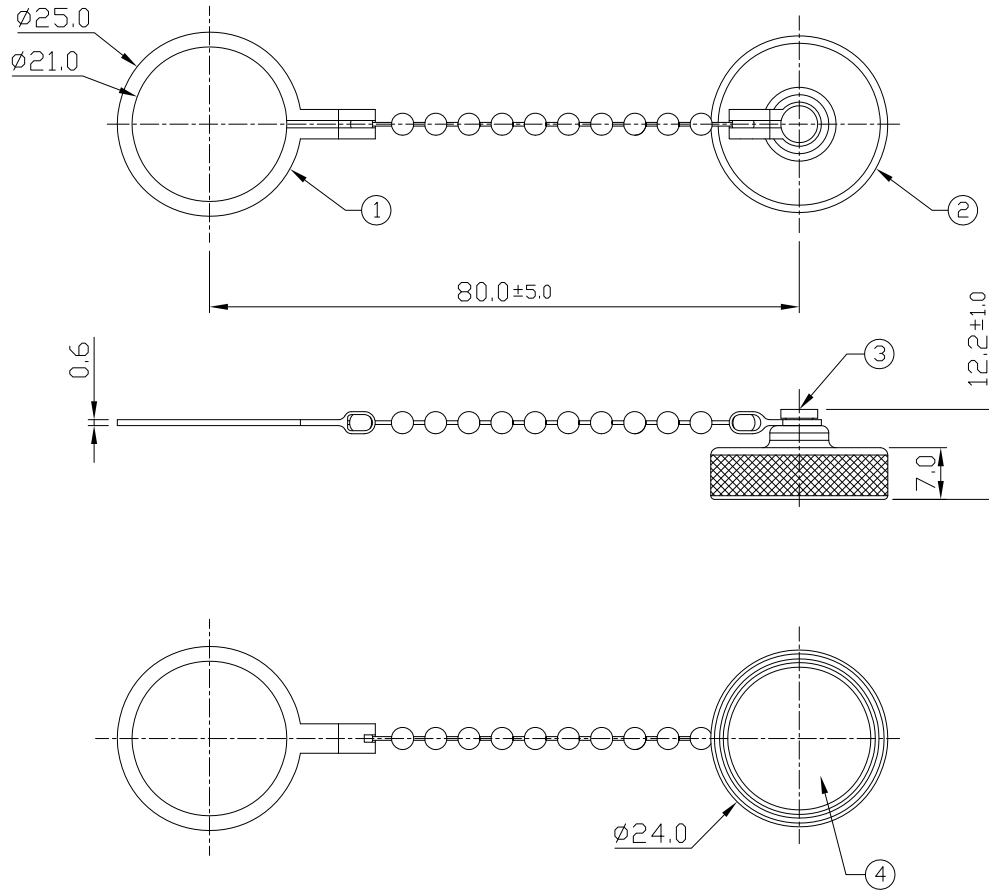

1

2

3

4

Notes: (Unless Otherwise Specified)

- 1. Waterproof Rate: IP68.
- 2. RoHS Compliant.
- 3. Pack Each Cable In A Poly Bag And 25pcs In A Poly Bag.

RR-2C215012(G)_REV:XX_QTY:1PCS
LOT: XXXX
Made in XXXXX

RR-2C215012(G)_REV:XX_QTY:25PCS
LOT: XXXX
Made in XXXXX

REV	ECN#	DESCRIPTION OF REVISION	DRAW BY DATE	CHECK BY DATE	APPROVE BY DATE
A0			Hank 12/16/24	Hank 12/16/24	Lucas 12/16/24

GTC
 DOC.CENTER.ISSUE
 DEC.16.2024
 ONLY FOR
 RELEASE

4	Rubber Pad	Silicone Color: Black	1
3	Metal Rivet	Copper Alloy Color: Green	1
2	Metal Screw Cap	Copper Alloy Color: Green	1
1	Metal Chain	SUS 304 Color: Green	1
Item	Part Name	Material / Finish	Q'ty

TITLE						DRAWING NUMBER			REV.	
Cap Metal For C3 Screw Panel With Metal Chain						RR-2C215012(G)			A0	
	B	1:1	Hank 12/16/24	Hank 12/16/24	Lucas 12/16/24	X.X X.XX	± 0.5 ± 0.2	X.XXX ANGLES	± 0.05 ± 1°	mm 1/1
THIRD ANGLE PROJECTION	SIZE	SCALE	DRAW / DATE	CHECK / DATE	APPROVE / DATE	TOLERANCES			UNIT	SHEET